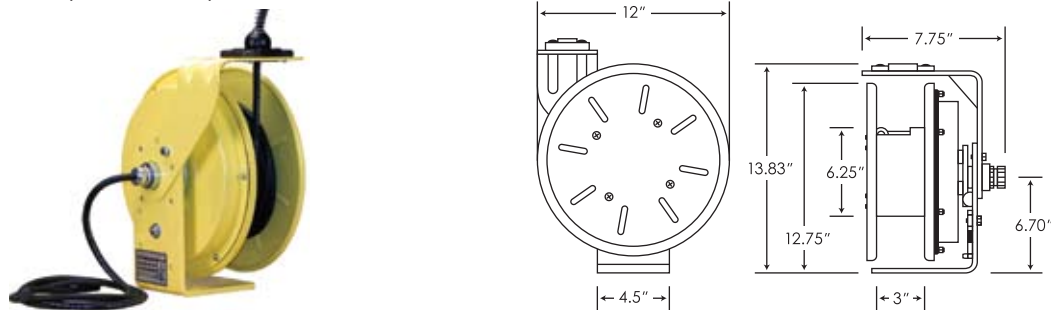

Features of the LE9000 series that can keep you working confidently include:

- + Precision construction to allow years of use with little maintenance
- + Adjustable cable guide arm (12 positions)
- + Strong ratchet that can be disengaged for constant tension
- + Adjustable ball stop
- + 6' feeder cord
- + Standard SJOW cable in various gauges
- + Cable lengths up to 50', with up to 4 conductors
- + NEMA 4 weatherproof rating

LE9500 reels come standard with up to 80' of SOOW cable and bare ends. Optional accessories can be added. See next page for accessory details, and back cover for part number ordering information.

- + Adjustable cable guide arm (12 positions)
- + Strong ratchet that can be disengaged for constant tension
- + NEMA 4X weatherproof rating
- + Adjustable ball stop
- + 6' feeder cord
- + Cable lengths up to 80', with up to 12 conductors