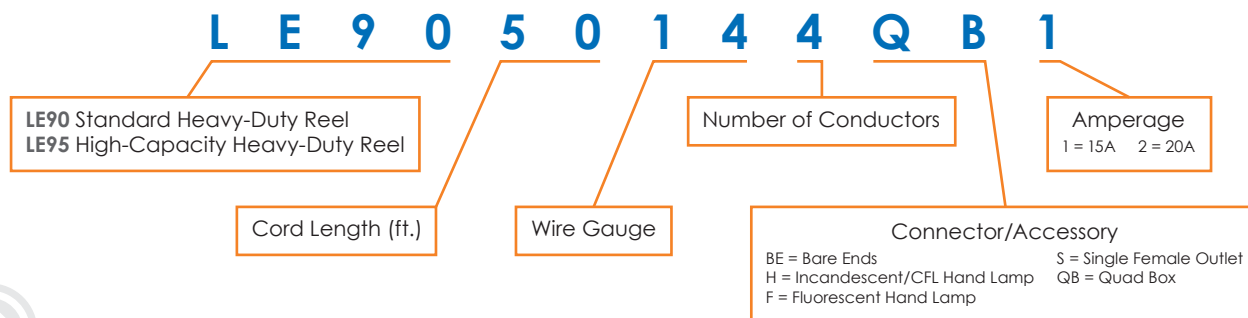

50 FOOT SOOW CABLE:

LE9550143H1	14/3 cable w/ 100W incandescent hand lamp
LE9550143F1	14/3 cable w/ 13W fluorescent hand lamp
LE9550143QB1	14/3 cable w/ 15A Quad Box
LE9550123QB2	12/3 cable w/ 20A Quad Box
LE9550143S1	14/3 cable w/ 15A Single Outlet
LE9550123S2	12/3 cable w/ 20A Single Outlet
LE9550103S2	10/3 cable w/ 20A Single Outlet
LE9550143BE	14/3 cable Bare Ends (rated up to 15A)
LE9550123BE	12/3 cable Bare Ends (rated up to 20A)
LE9550103BE	10/3 cable Bare Ends (rated up to 25A)

80 FOOT SOOW CABLE:

LE9580143H1	14/3 cable w/ 100W incandescent hand lamp
LE9580143F1	14/3 cable w/ 13W fluorescent hand lamp
LE9580143QB1	14/3 cable w/ 15A Quad Box
LE9580123QB2	12/3 cable w/ 20A Quad Box
LE9580143S1	14/3 cable w/ 15A Single Outlet

LE9580123S2	12/3 cable w/ 20A Single Outlet
LE9580103S2	10/3 cable w/ 20A Single Outlet
LE9580143BE	14/3 cable Bare Ends (rated up to 15A)
LE9580123BE	12/3 cable Bare Ends (rated up to 20A)

PART NUMBER NOMENCLATURE

NOTE: Not all options are available for every configuration. Please call for assistance.

Further customization is available on demand.

LIND EQUIPMENT LTD.

90B CENTURIAN DRIVE • MARKHAM, ON, CA • L3R 8C4

300 INTERNATIONAL DRIVE, SUITE 100 • WILLIAMSVILLE, NY, US • 14221

T: 877.475.LIND • F: 877.475.2030 • E: info@lindequipment.net • www.lindequipment.net