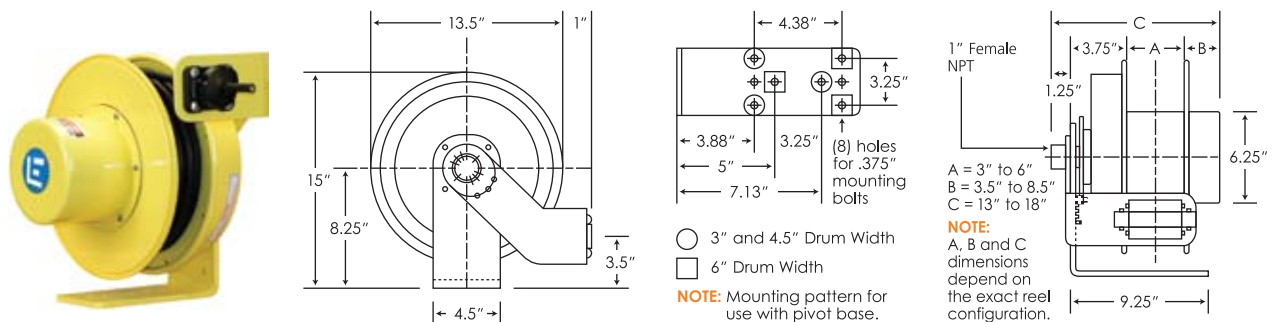

LE9500 reels come standard with up to 80' of SOOW cable and bare ends. Optional accessories can be added. See next page for accessory details, and back cover for part number ordering information.

- + Adjustable cable guide arm (12 positions)
- + Strong ratchet that can be disengaged for constant tension
- + NEMA 4X weatherproof rating
- + Adjustable ball stop
- + 6' feeder cord
- + Cable lengths up to 80', with up to 12 conductors