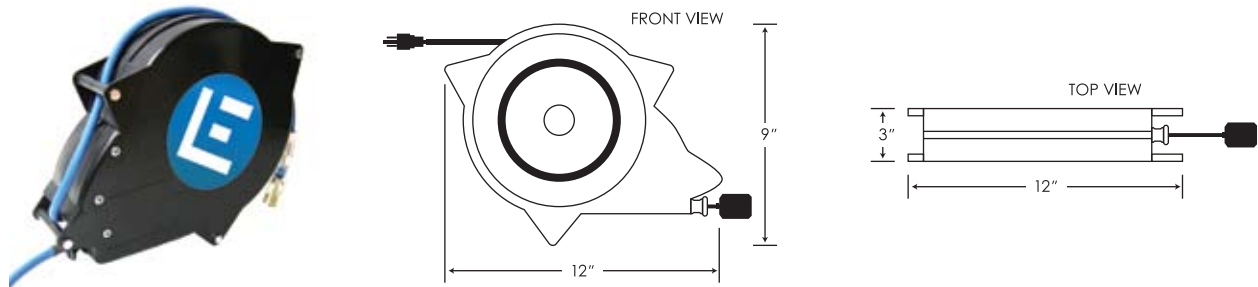

INDUSTRIAL-DUTY WEATHERPROOF CORD REELS

NEMA 4X REELS

Lind Equipment is proud to offer the first industrial-duty weatherproof cord reel on the market. The LE6500 series is perfect for those places where heavy-duty construction is too expensive and unnecessary. The LE6500 series is ideal in wet locations such as hospital operating rooms or hose-down areas. It has also seen great success in industry and in shipping/parking lot operations acting as a block heater cord. The LE6500 series is an excellent choice for weatherproof requirements at a reasonable price point.

LE6530 30' of 16/3 SJE00W cold weather cord, single female outlet

LE6520MD 20' of 14/3 SJOW cord, duplex female hospital grade outlet

Wall/post (**LE6500WM**) and ceiling mount (**LE6500CM**) brackets are also available.

→ Some additional configurations are available. Call for details.

LE9000/LE9500 SERIES REEL ACCESSORIES

The LE9000 and LE9500 series of reels can come with bare cable ends, or any of the accessories listed below. If you don't see what you need, call us for further options.

SINGLE FEMALE CONNECTOR

- + 15A or 20A (straight blade or twist-lock)

HEAVY-DUTY 13W FLUORESCENT WORK LIGHT

- + Virtually indestructible polycarbonate lens
- + Rubber end caps

QUAD BOX (FOUR OUTLETS)

- + 15A or 20A (straight blade)

HEAVY-DUTY INCANDESCENT WORK LIGHT

- + Steel reflector cage and swivel hook
- + 15A convenience outlet on handle
- + On/off switch

→ See back cover for accessory part numbers and order information.